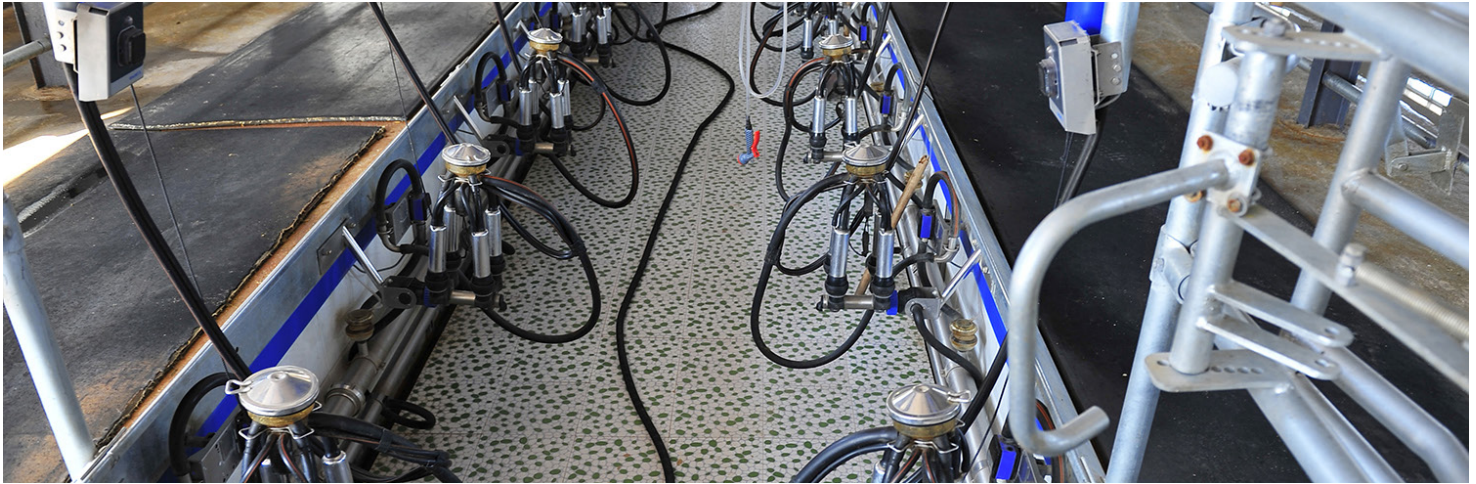

# Golden Bridge Hose Support

The new and improved Golden Bridge hose support system has a new two piece design made with an impact and abrasion resistant thermo plastic, making it light weight, yet strong as ever.

The Golden Bridge is a heavy duty, safety yellow, hose support that easily bolts together over any hose or stainless steel piping system. A series of bridges elevate the hose or pipe off the floor keeping it clean, reducing wear and tear on the cover, and preventing damage to the sanitary end connections. And when it's time for wash down, the Golden Bridge prevents damming allowing C.I.P. solutions and wash water to reach the floor drain. A benefit that helps prevent bacterial growth on the hose.

Golden Bridge provides safety features that are a must in any active production facility. The open-face "handle" design is easy to

grab for hose positioning and the safety yellow coating is not only easy to clean, it's hard to miss!

#### Features

- Safety yellow for high visibility
- Easy installation - new two piece design
- Supports & elevates hose & sanitary stainless steel piping systems
- Eliminates hose abrasion
- Protects hose fittings from damage
- Open face design eliminates bacterial entrapment during wash down allowing wash fluids to reach floor drain
- Raised design lifts hose and stainless steel piping off floor stopping damming and preventing bacterial growth
- Easy grip handle aides in hose and ss pipe movement, placement and handling
- Protects floor from damage